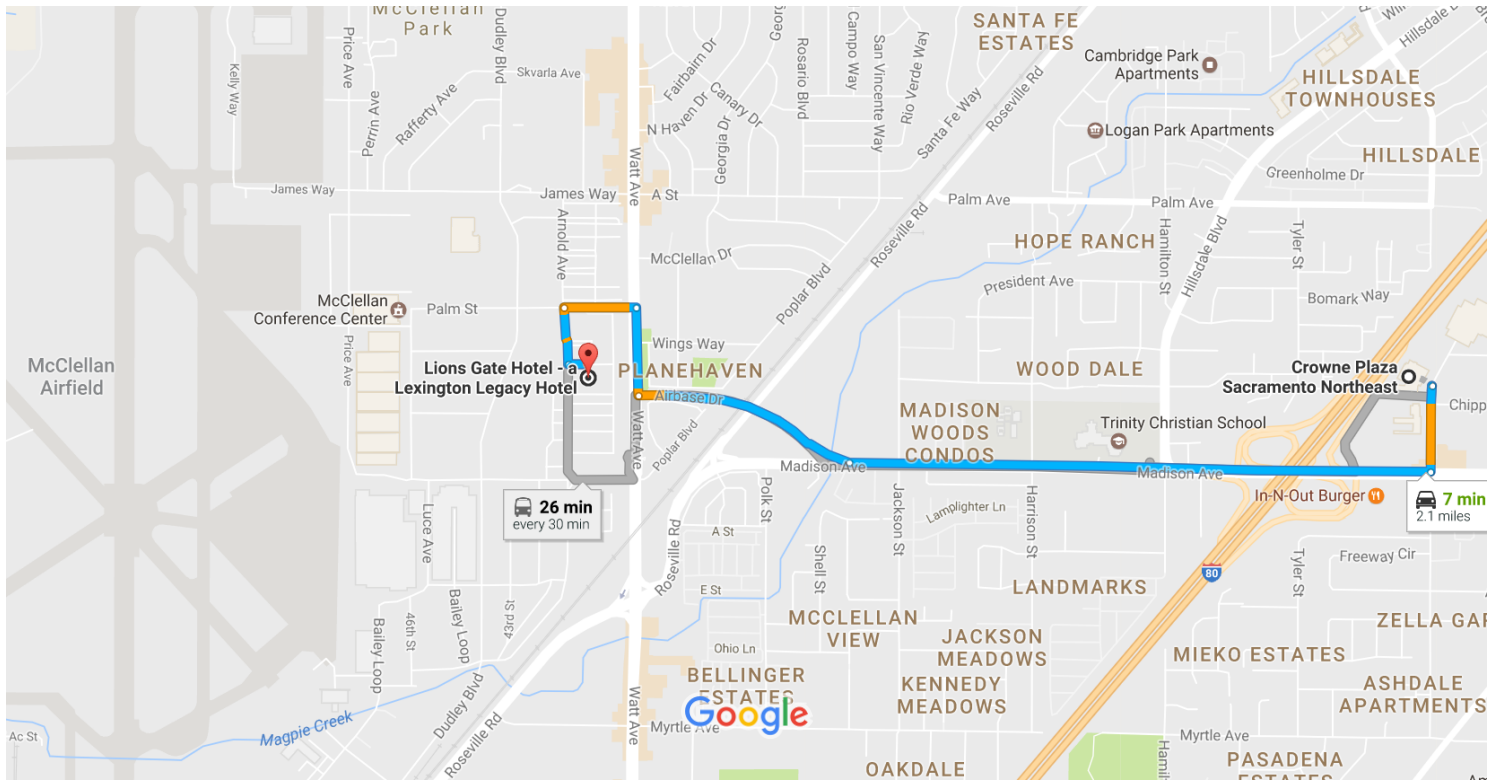

Crowne Plaza Sacramento Northeast to Lions Gate Hotel - a Lexington Legacy Hotel

Drive 2.1 miles, 7 min

Map data ©2017 Google 1000 ft

Crowne Plaza Sacramento Northeast

5321 Date Ave, Sacramento, CA 95841

- ↑ 1. Head south on Date Ave toward Chippendale Dr 0.2 mi

- 2. Turn right onto Madison Ave 1.1 mi

- 3. Use the right 2 lanes to turn slightly right onto Airbase Dr 0.4 mi

- 4. Use the middle lane to turn right onto Watt Ave 0.2 mi

- ↶ 5. Use the left 2 lanes to turn left onto Palm St 0.1 mi

- ↶ 6. Turn left onto Arnold Ave 0.1 mi

- ↶ 7. Turn left onto Westover St 174 ft

Lions Gate Hotel - a Lexington Legacy Hotel

3410 Westover St, McClellan Park, CA 95652

These directions are for planning purposes only. You may find that construction projects, traffic, weather, or other events may cause conditions to differ from the map results, and you should plan your route accordingly. You must obey all signs or notices regarding your route.